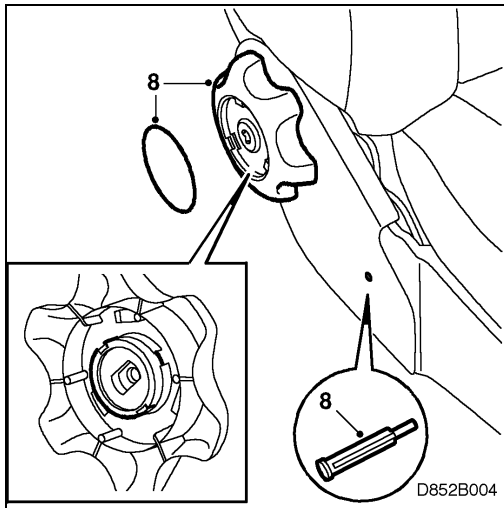

- 3 Remove the seat-back rake adjusting knob and save the plastic bush.

- 4 Press out the expansion pin in the cover between the seat-back adjusting mechanism and the seat frame, and carefully remove the cover.

- 5 Fold the seat-back forward. Undo the screw (Torx 50) and remove the sleeve. Use pliers if the sleeve is stubborn.

- 6 Fit the new sleeve and check that it turns freely. If not, use a file to smooth the shank.

NOTE

The screw must not be filed under any circumstances, as this can adversely affect its strength properties.

- 7 Tighten the screw.

Tightening torque: 39 Nm (28.8 lbf ft)

- 8 Fit the cover and the adjusting knob complete with plastic bush.

11 Tighten the screw.

Tightening torque: 39 Nm (28.8 lbf ft)

12 Fit the seat in the car (see Workshop Manual, Section 8:2 "Interior", subsection "Seats, seat cushions and carpeting").

Standard-time information