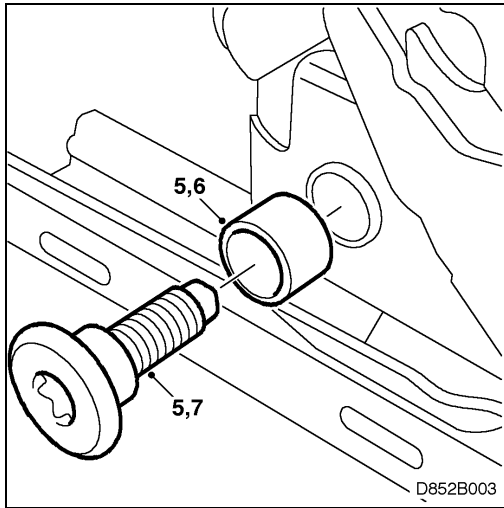

1. 5 Fold the seat-back forward. Undo the screw (Torx 50) and remove the sleeve. Use pliers if the sleeve is stubborn.