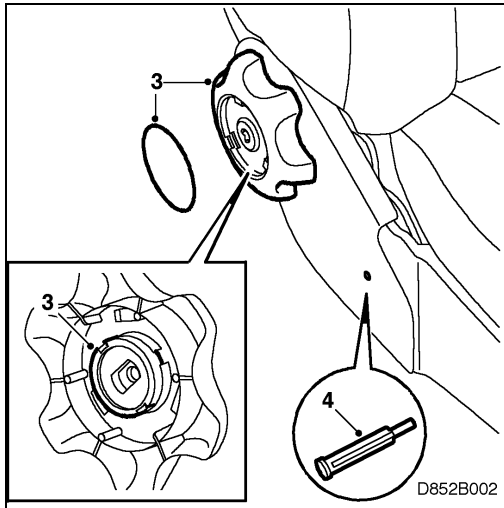

If a customer complains about the rattling noise, the sleeves should be replaced with new sleeves of a different material.

Parts required

Sleeve: 45 31 331

Action

- 1 Remove the passenger seat from the car (see Workshop Manual, Section 8:2 "Interior equipment", subsection "Seats, seat cushions and carpeting").
- 2 Place the seat on a workbench.

- 3 Remove the seat-back rake adjusting knob and save the plastic bush.

- 4 Press out the expansion pin in the cover between the seat-back adjusting mechanism and the seat frame, and carefully remove the cover.

- 5 Fold the seat-back forward. Undo the screw (Torx 50) and remove the sleeve. Use pliers if the sleeve is stubborn.

- 6 Fit the new sleeve and check that it turns freely. If not, use a file to smooth the shank.

11 Tighten the screw.

Tightening torque: 39 Nm (28.8 lbf ft)

12 Fit the seat in the car (see Workshop Manual, Section 8:2 "Interior", subsection "Seats, seat cushions and carpeting").

Standard-time information