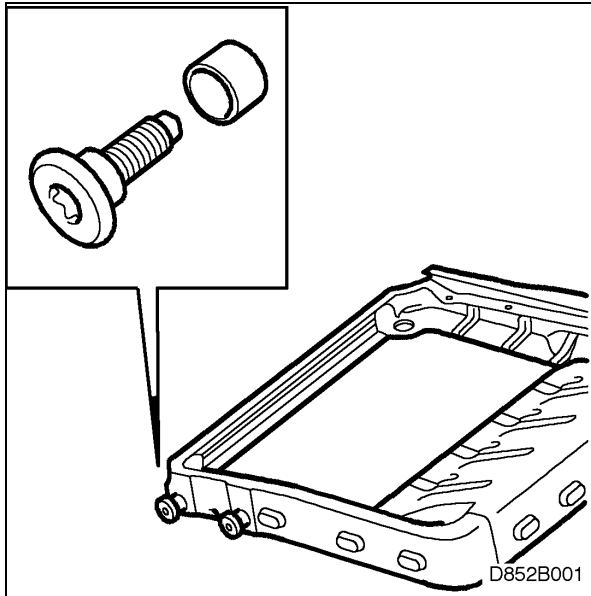

SERVICE INFORMATION

Number: 852-1729
Year: 1997
Month: FEBRUARY
Market: ALL

Rattling noise from passenger seat back (backrest)

Cars affected

All Saab 900 Coupé and 900 Convertible cars

Background

An irritating rattling noise from the passenger seat-back can occur in some cars. The rattle has been traced to clearance in the seat-back lock catches and the sleeves when there is no passenger in the seat.

If a customer complains about the rattling noise, the sleeves should be replaced with new sleeves of a different material.

Parts required

Sleeve: 45 31 331

Action

- 1 Remove the passenger seat from the car (see Workshop Manual, Section 8:2 "Interior equipment", subsection "Seats, seat cushions and carpeting").
- 2 Place the seat on a workbench.

- 3 Remove the seat-back rake adjusting knob and save the plastic bush.

- 4 Press out the expansion pin in the cover between the seat-back adjusting mechanism and the seat frame, and carefully remove the cover.